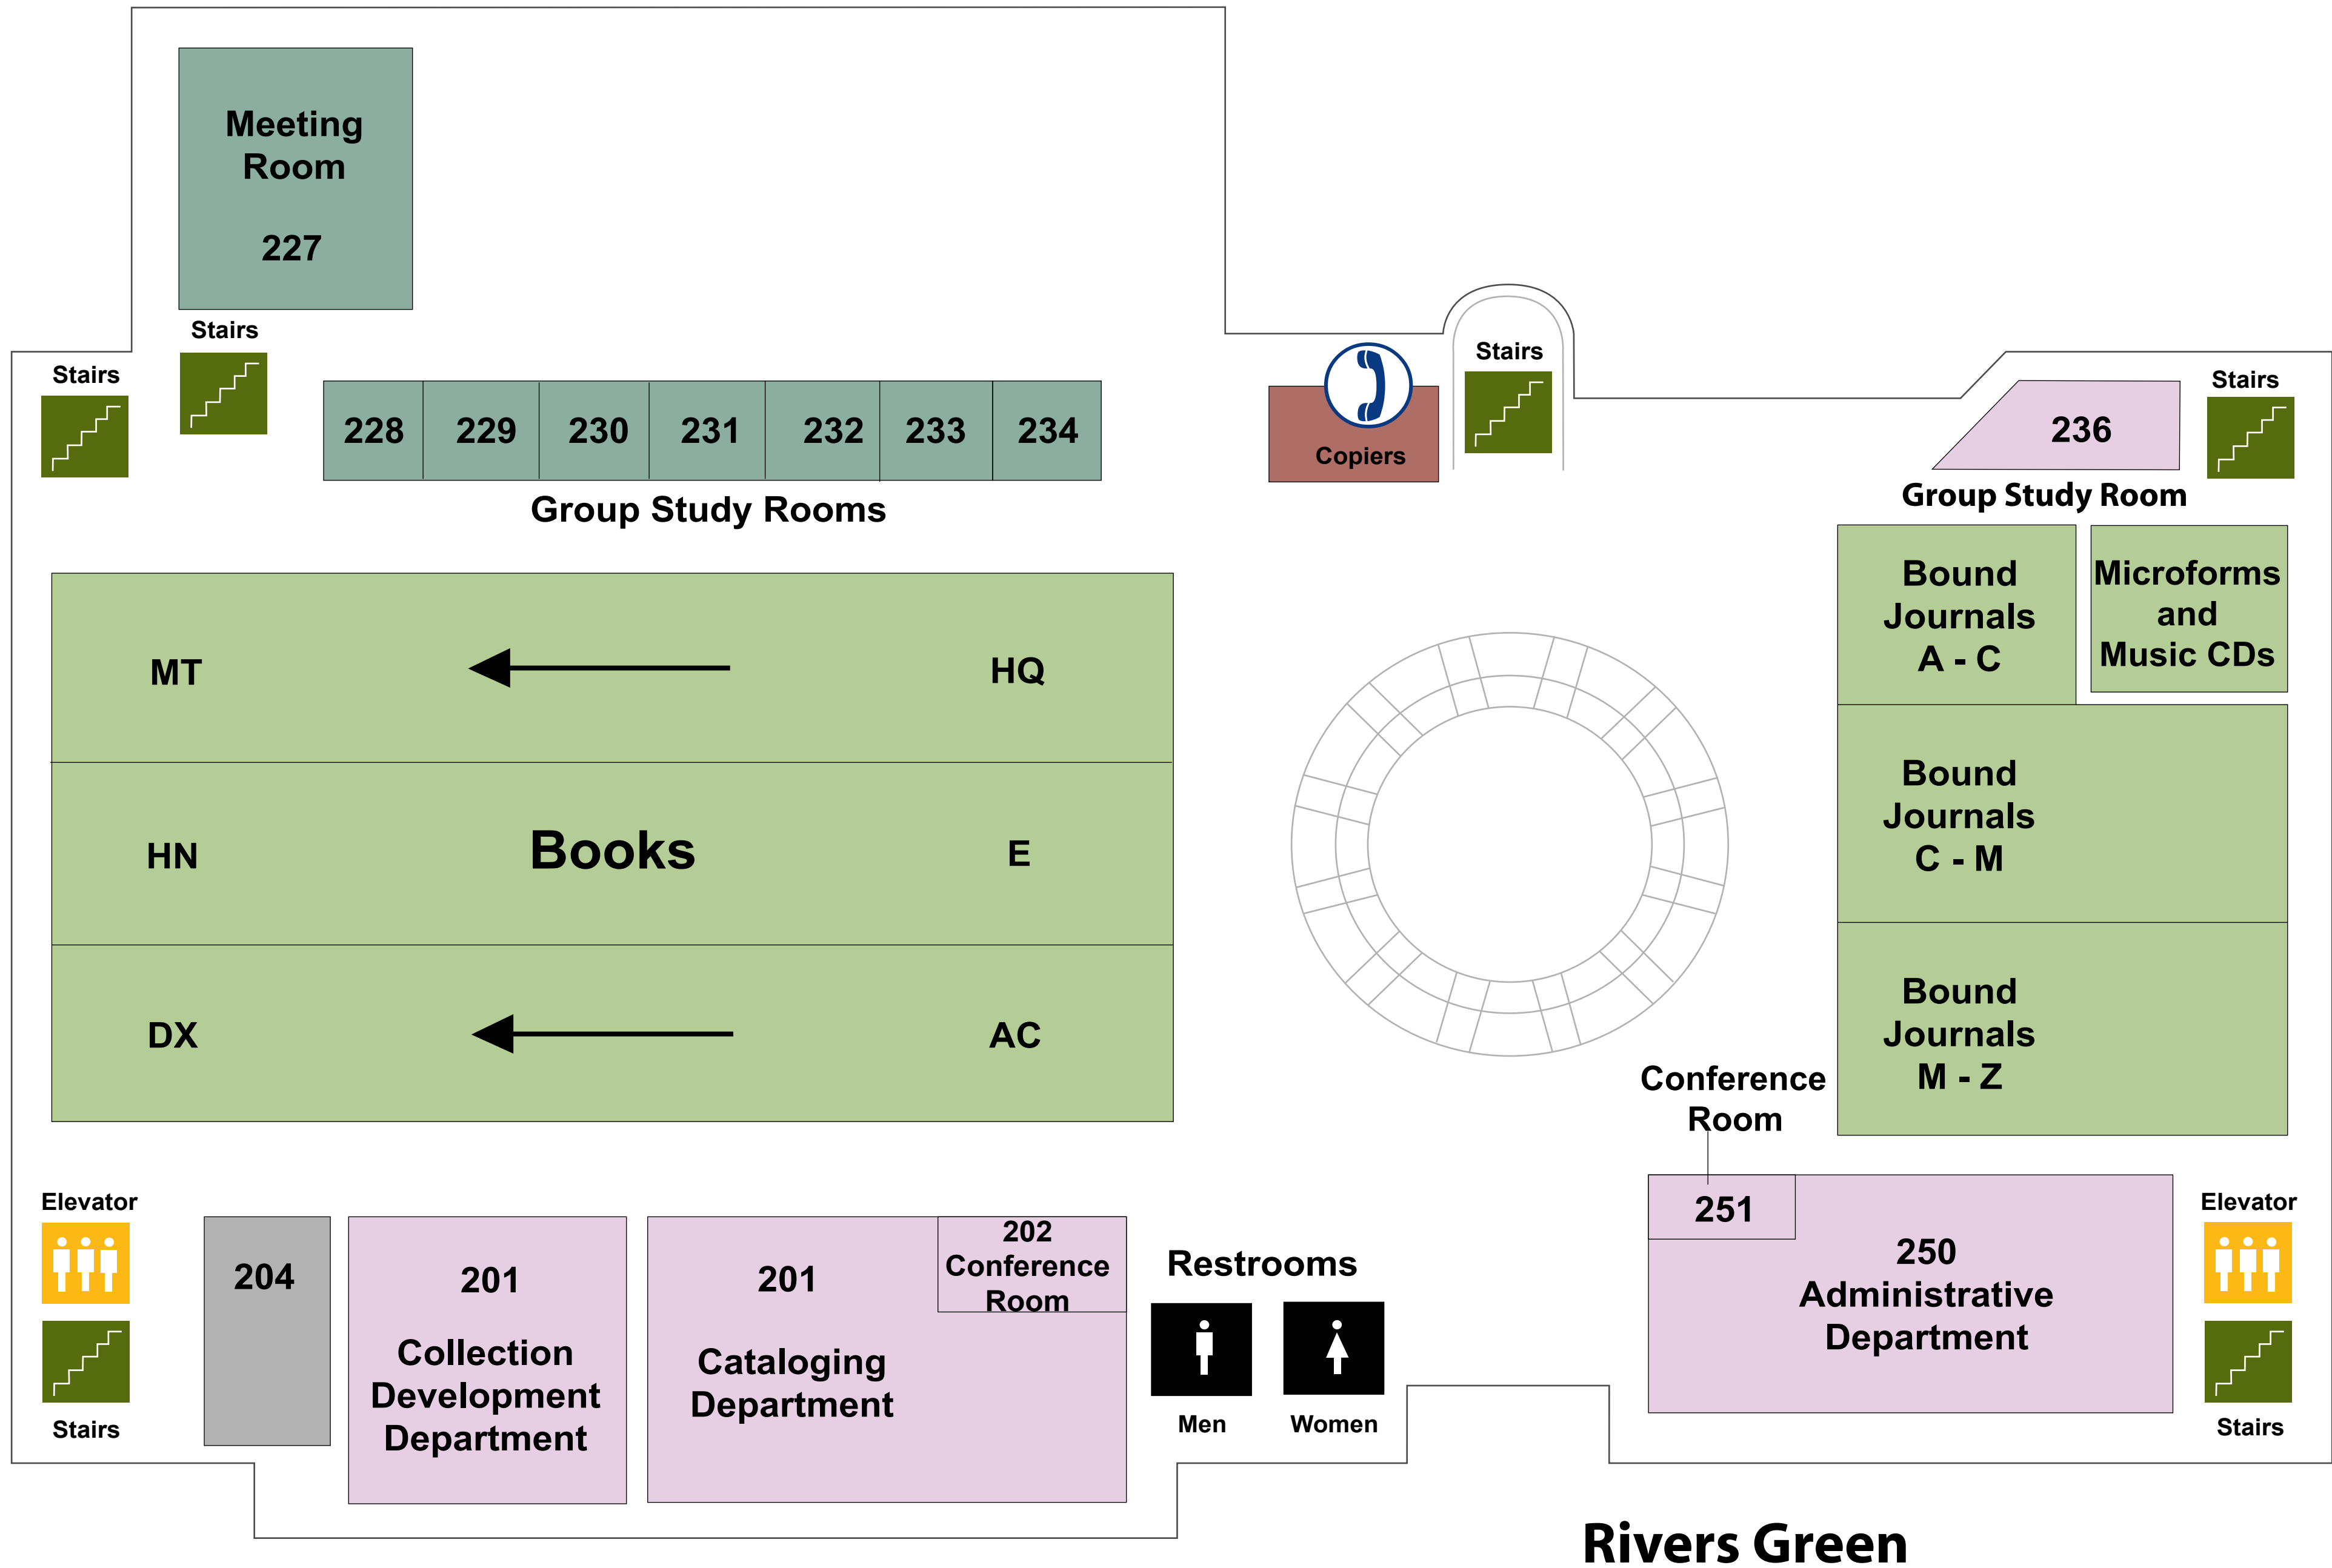

# Marlene and Nathan Addlestone Library Floor Plan

North is top of each map

## First Floor

Calhoun Street

Coming Street

Rivers Green

# Second Floor

Calhoun Street

Coming Street