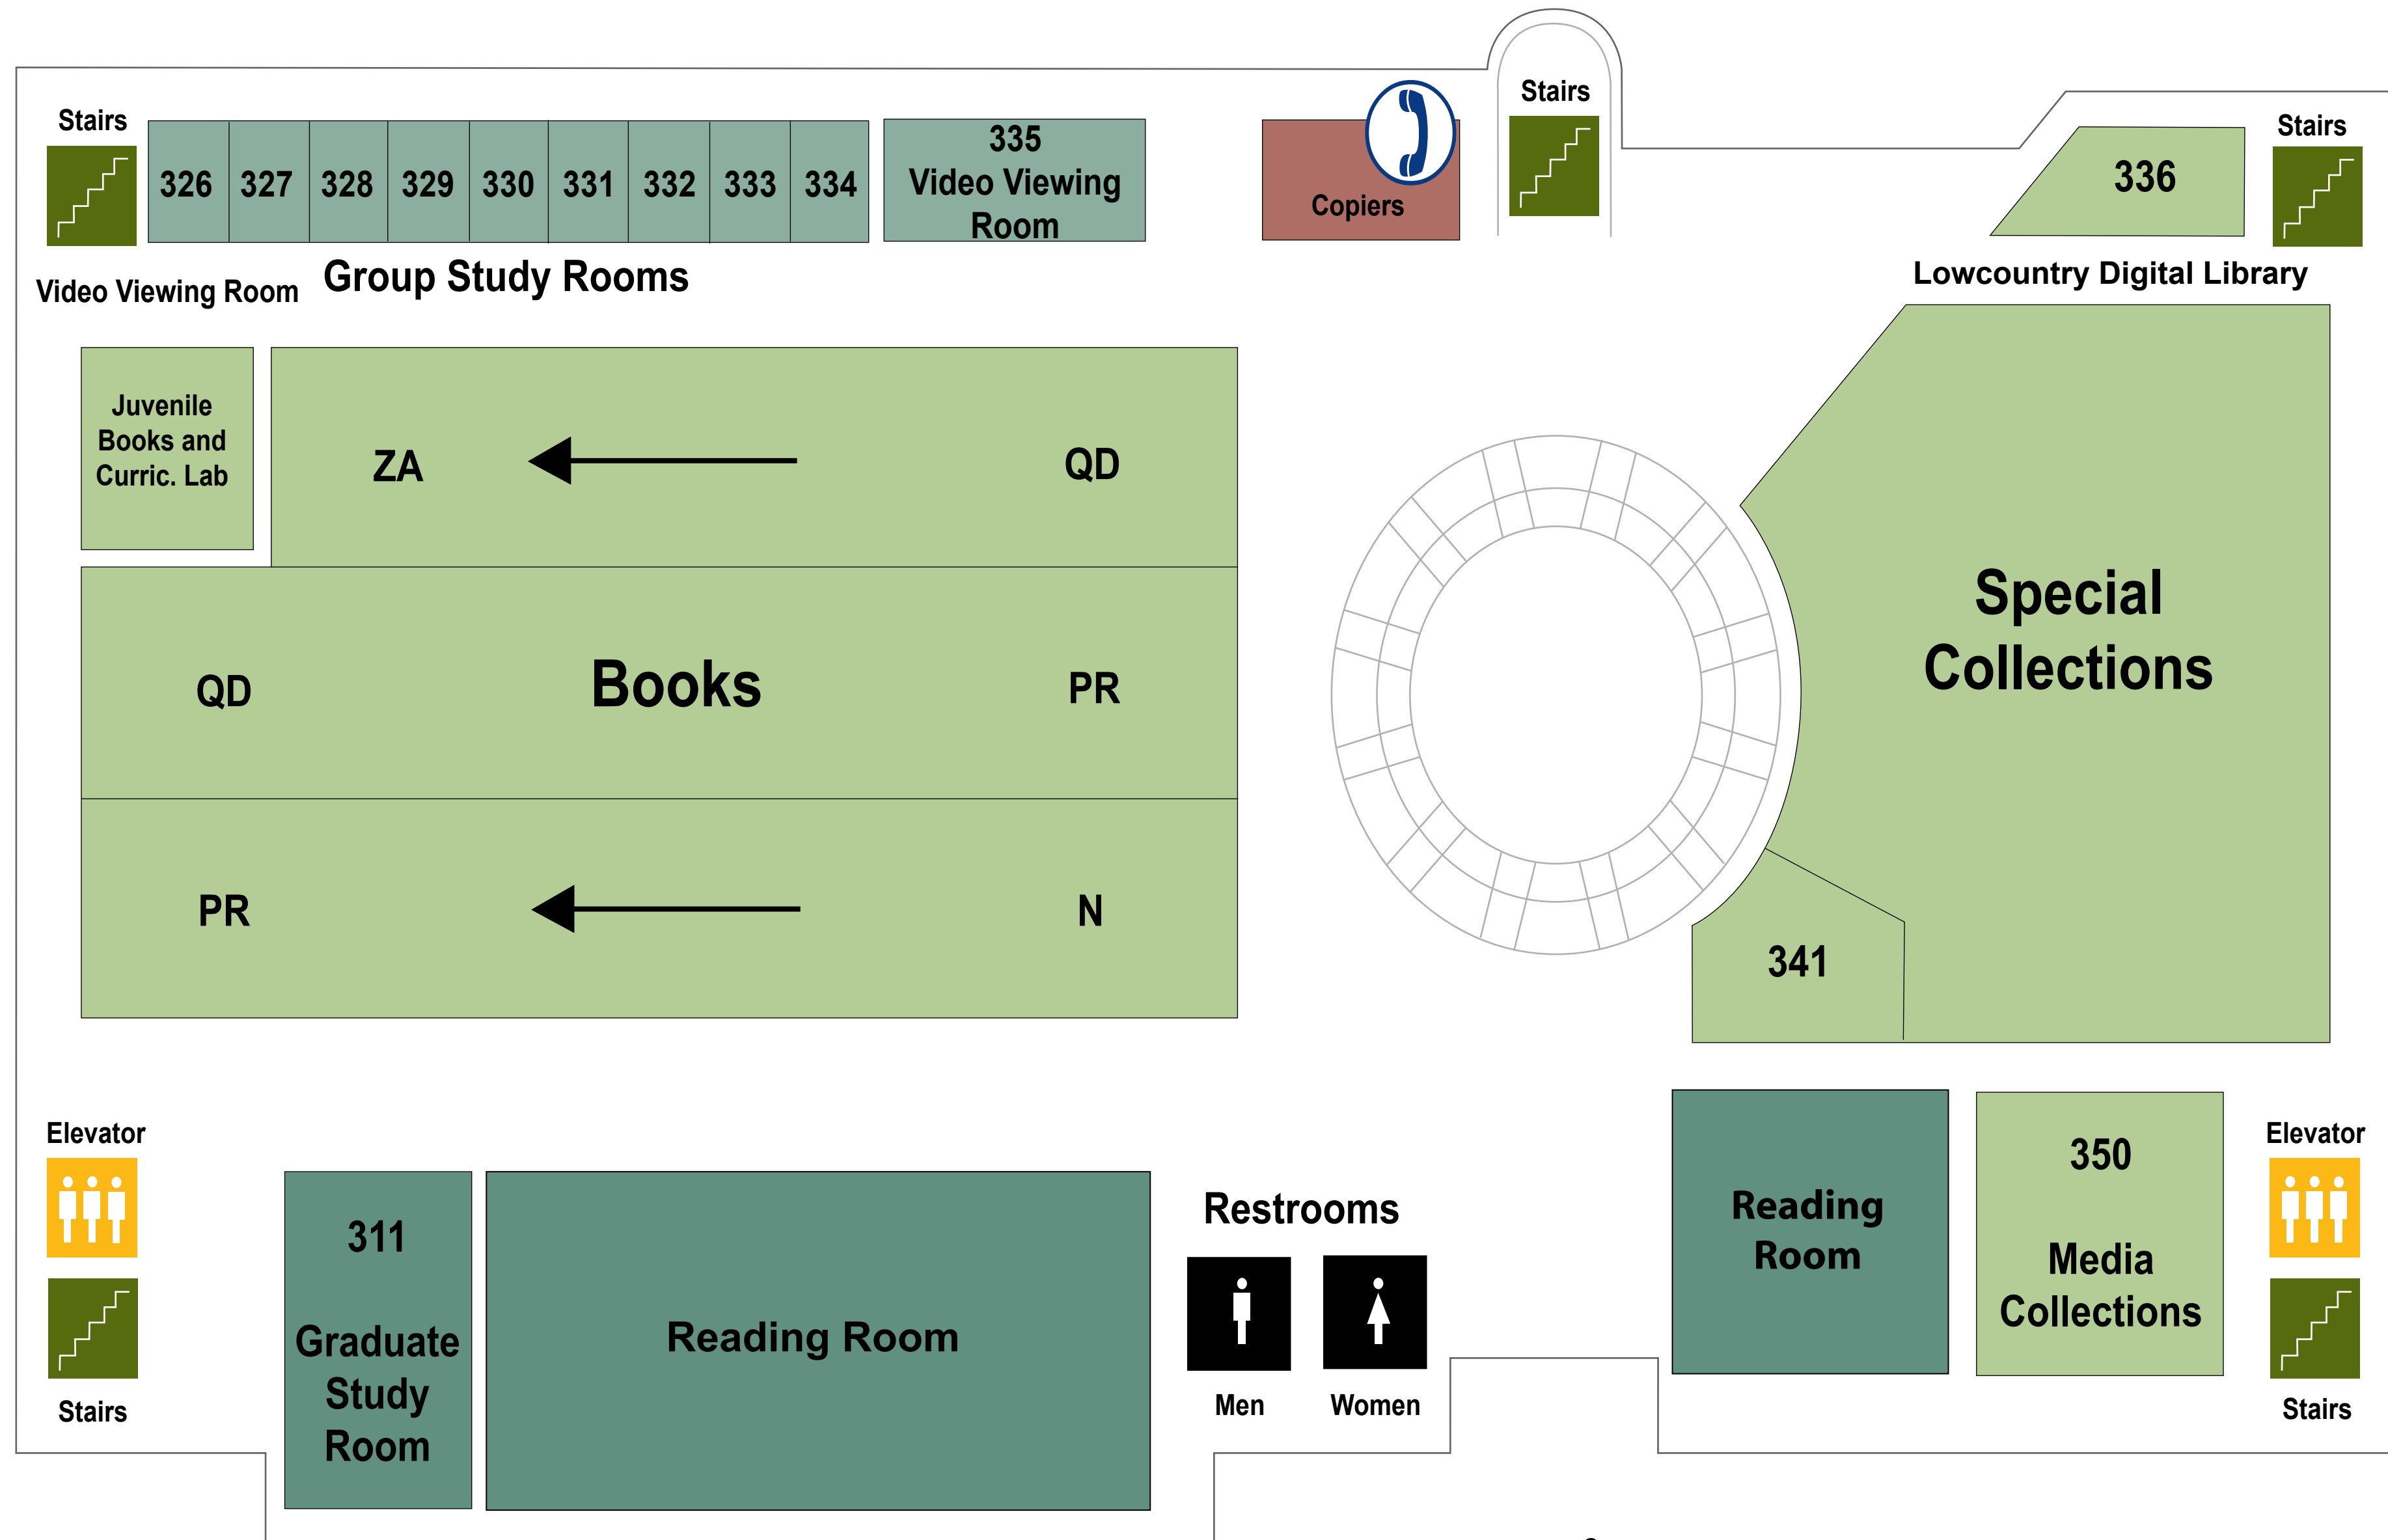

Third Floor

Calhoun Street

Coming Street

Rivers Green