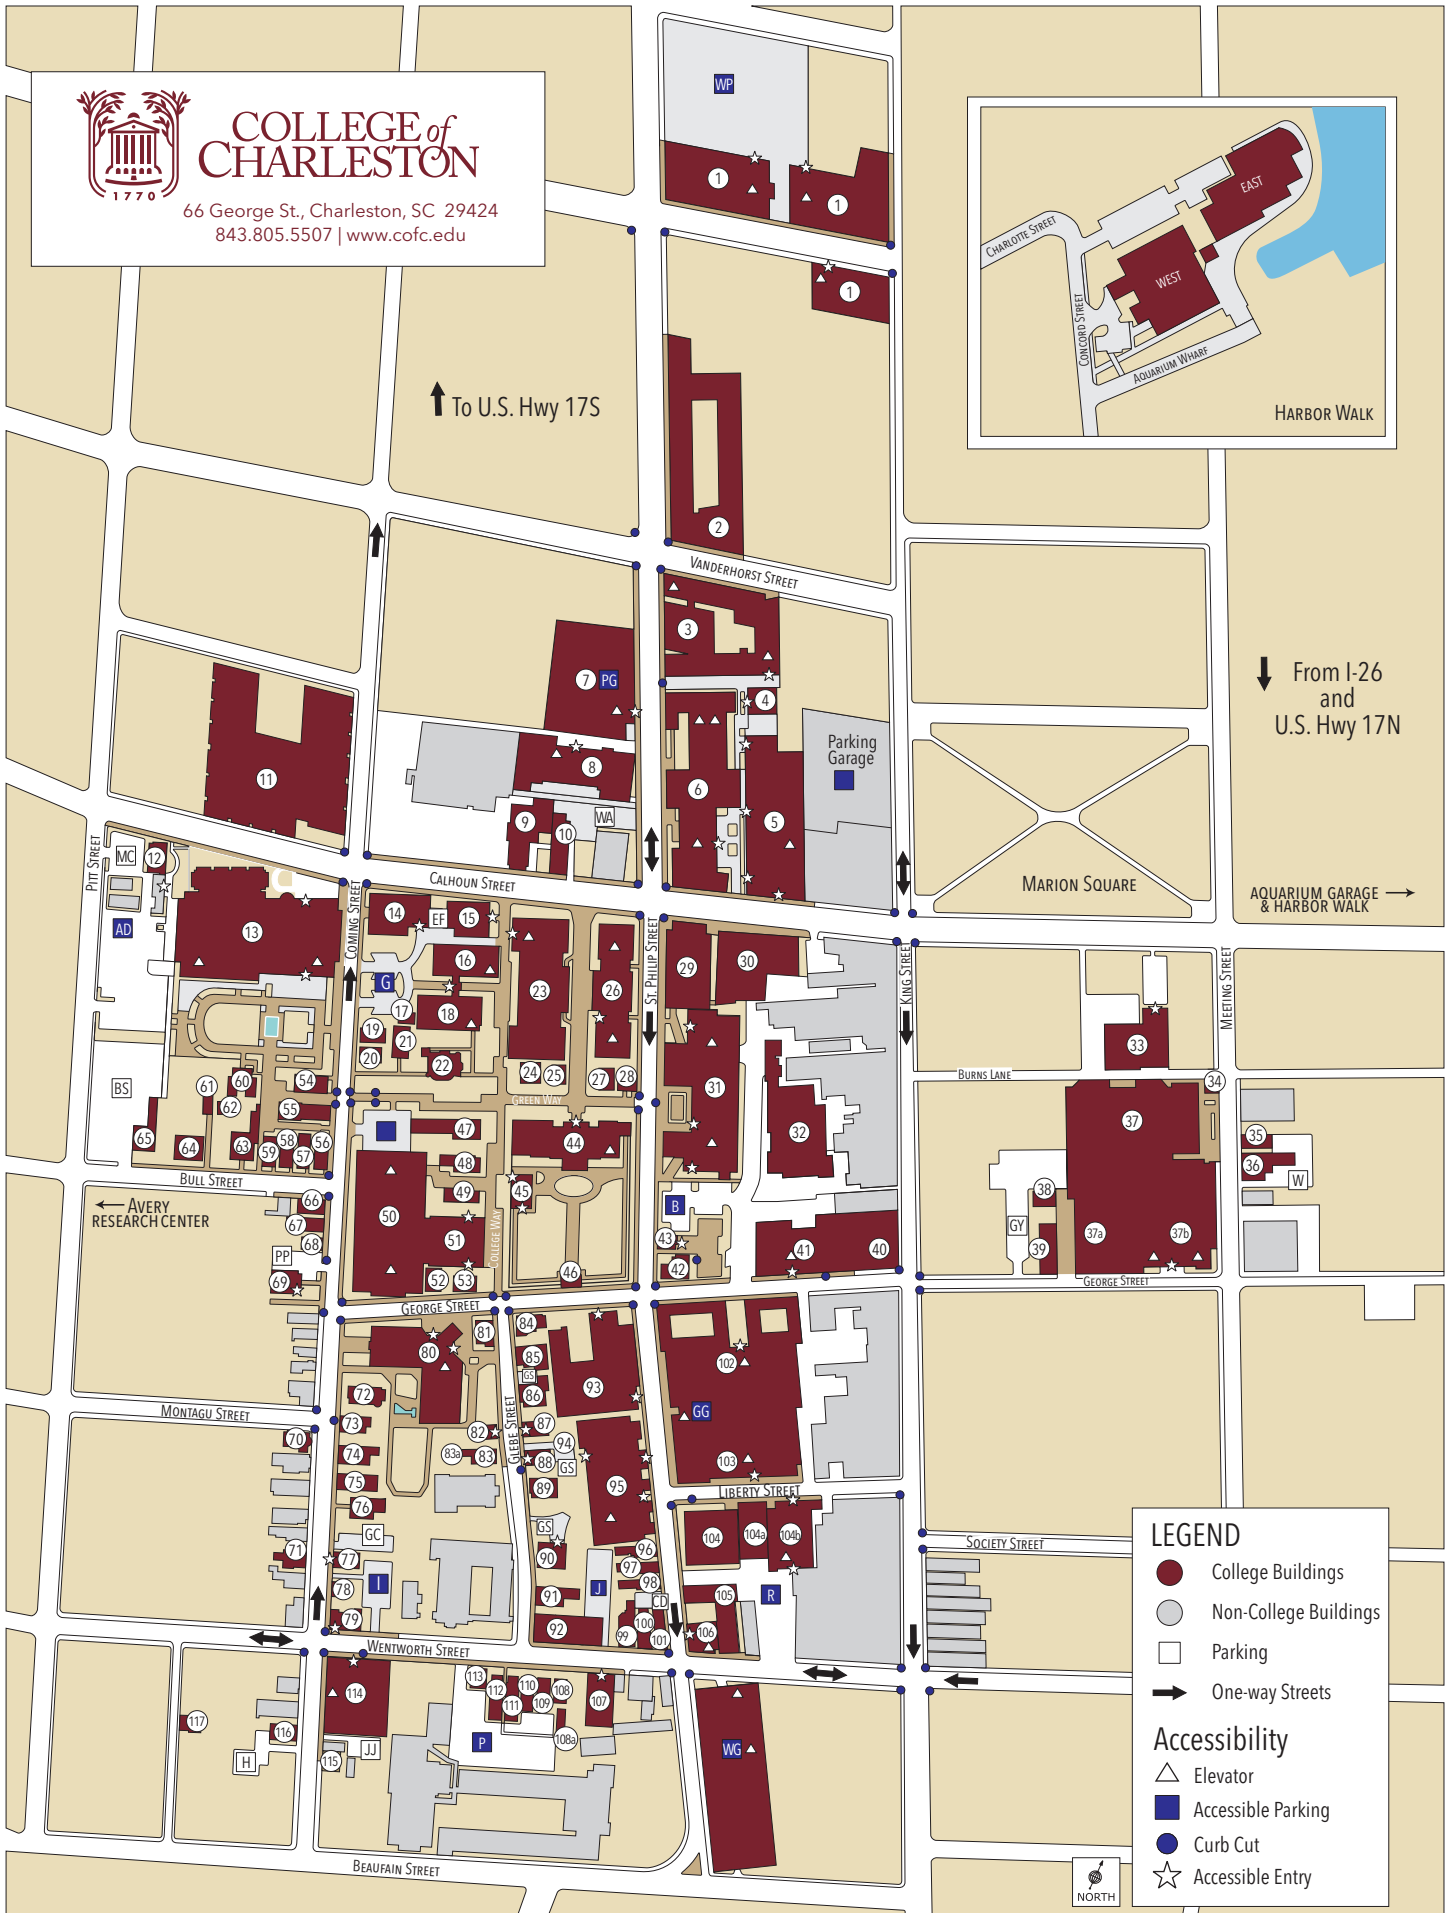

↓ From I-26 and U.S. Hwy 17N

→ AQUARIUM GARAGE & HARBOR WALK