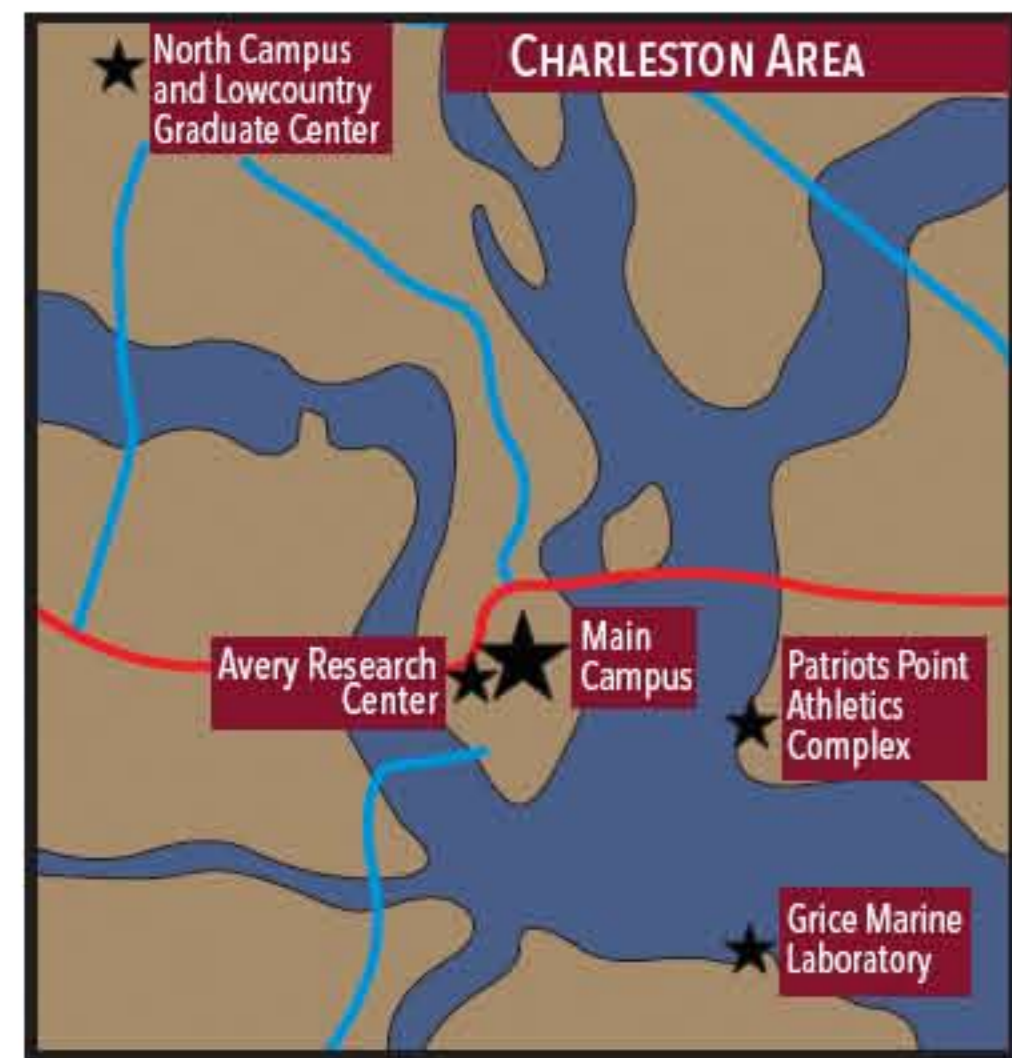

PATRIOTS POINT ATHLETICS COMPLEX

GRICE MARINE LABORATORY

NORTH CAMPUS AND LOWCOUNTRY GRADUATE CENTER

AVERY RESEARCH CENTER

COLLEGE of CHARLESTON
 66 George Street
 Charleston, SC 29424
 843.805.5507
 www.cofc.edu