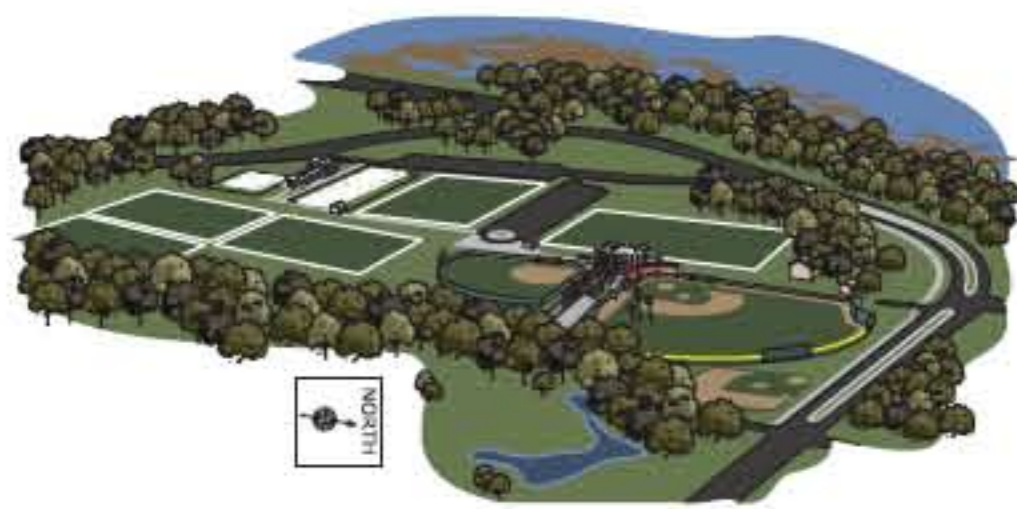

PATRIOTS POINT ATHLETICS COMPLEX

GRICE MARINE LABORATORY

NORTH CAMPUS AND LOWCOUNTRY GRADUATE CENTER

AVERY RESEARCH CENTER

COLLEGE of CHARLESTON
 66 George Street
 Charleston, SC 29424
 843.805.5507
 www.cofc.edu