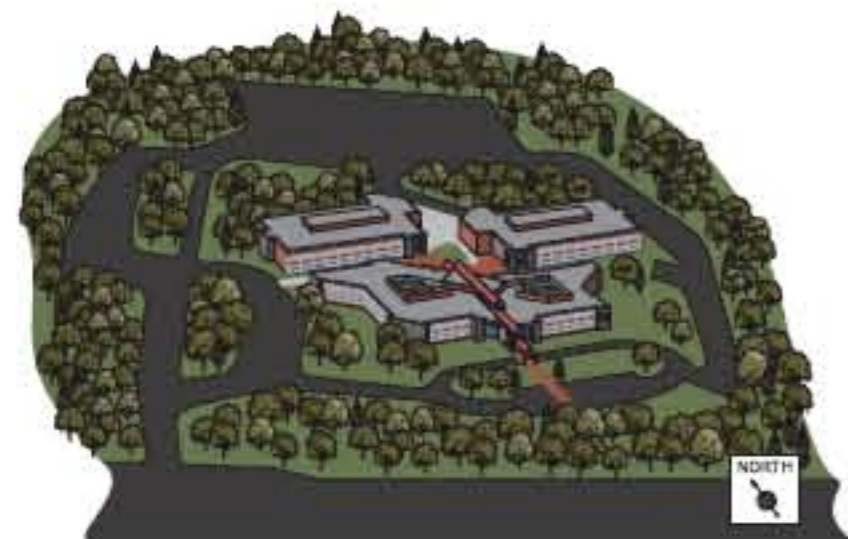

PATRIOTS POINT ATHLETICS COMPLEX

GRICE MARINE LABORATORY

NORTH CAMPUS AND LOWCOUNTRY GRADUATE CENTER

AVERY RESEARCH CENTER

COLLEGE of CHARLESTON
 66 George Street
 Charleston, SC 29424
 843.805.5507
 www.cofc.edu