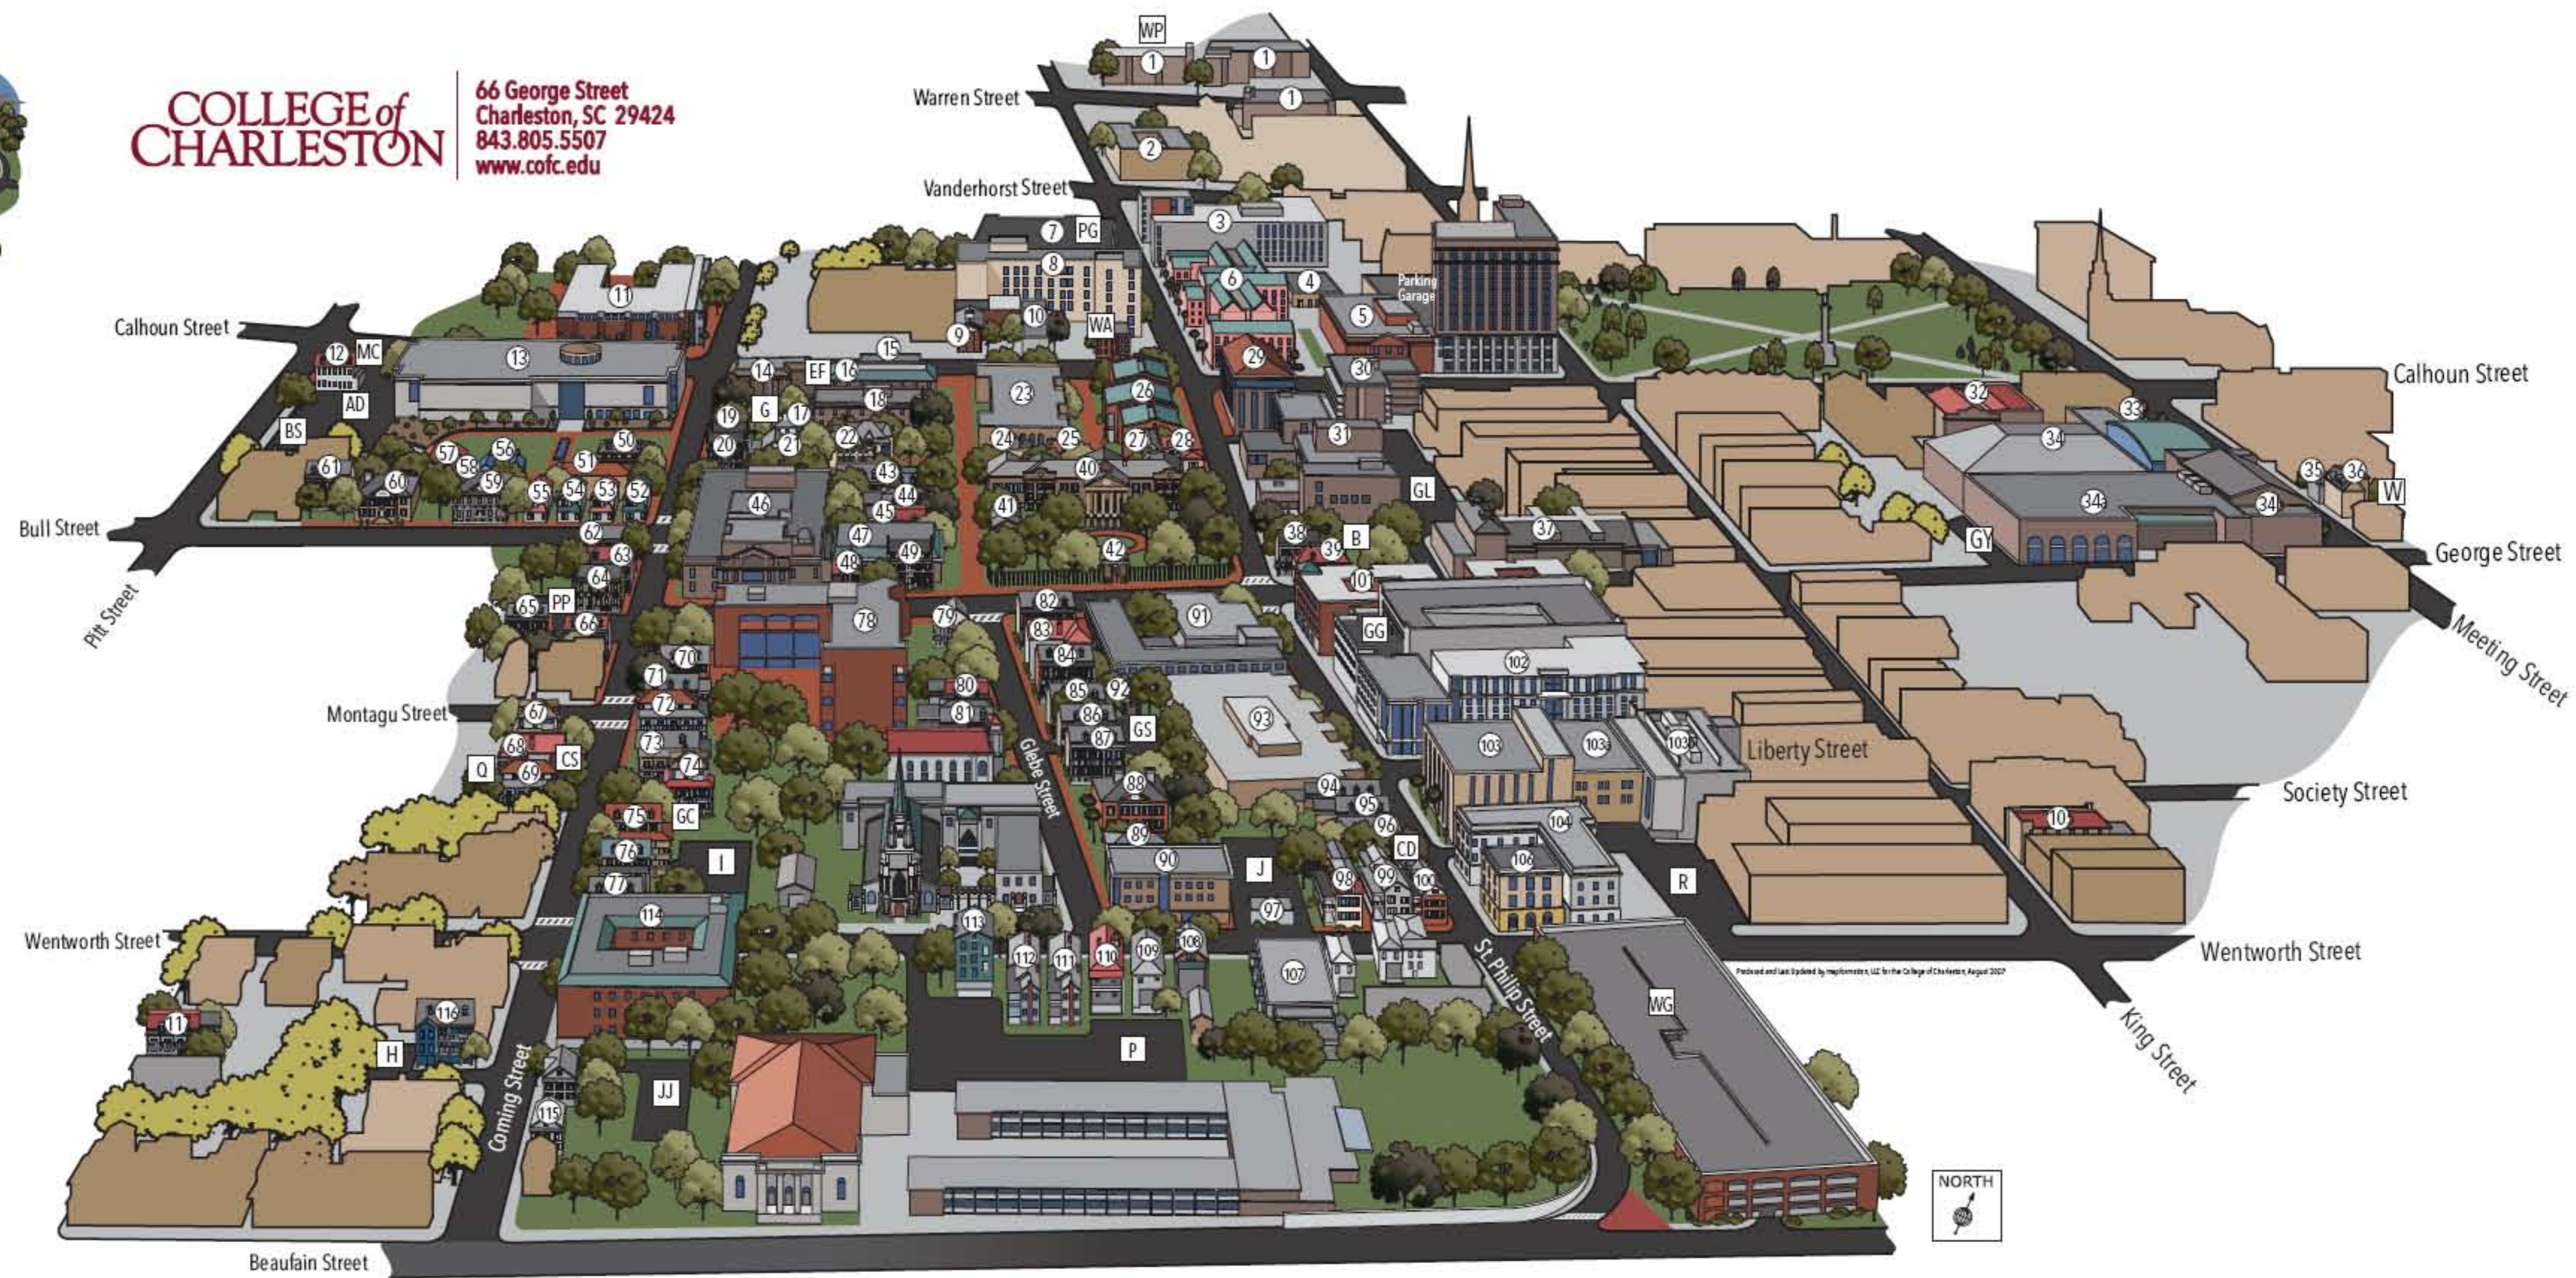

PATRIOTS POINT ATHLETICS COMPLEX

GRICE MARINE LABORATORY

NORTH CAMPUS AND LOWCOUNTRY GRADUATE CENTER

AVERY RESEARCH CENTER

COLLEGE of CHARLESTON
 66 George Street
 Charleston, SC 29424
 843.805.5507
 www.cofc.edu