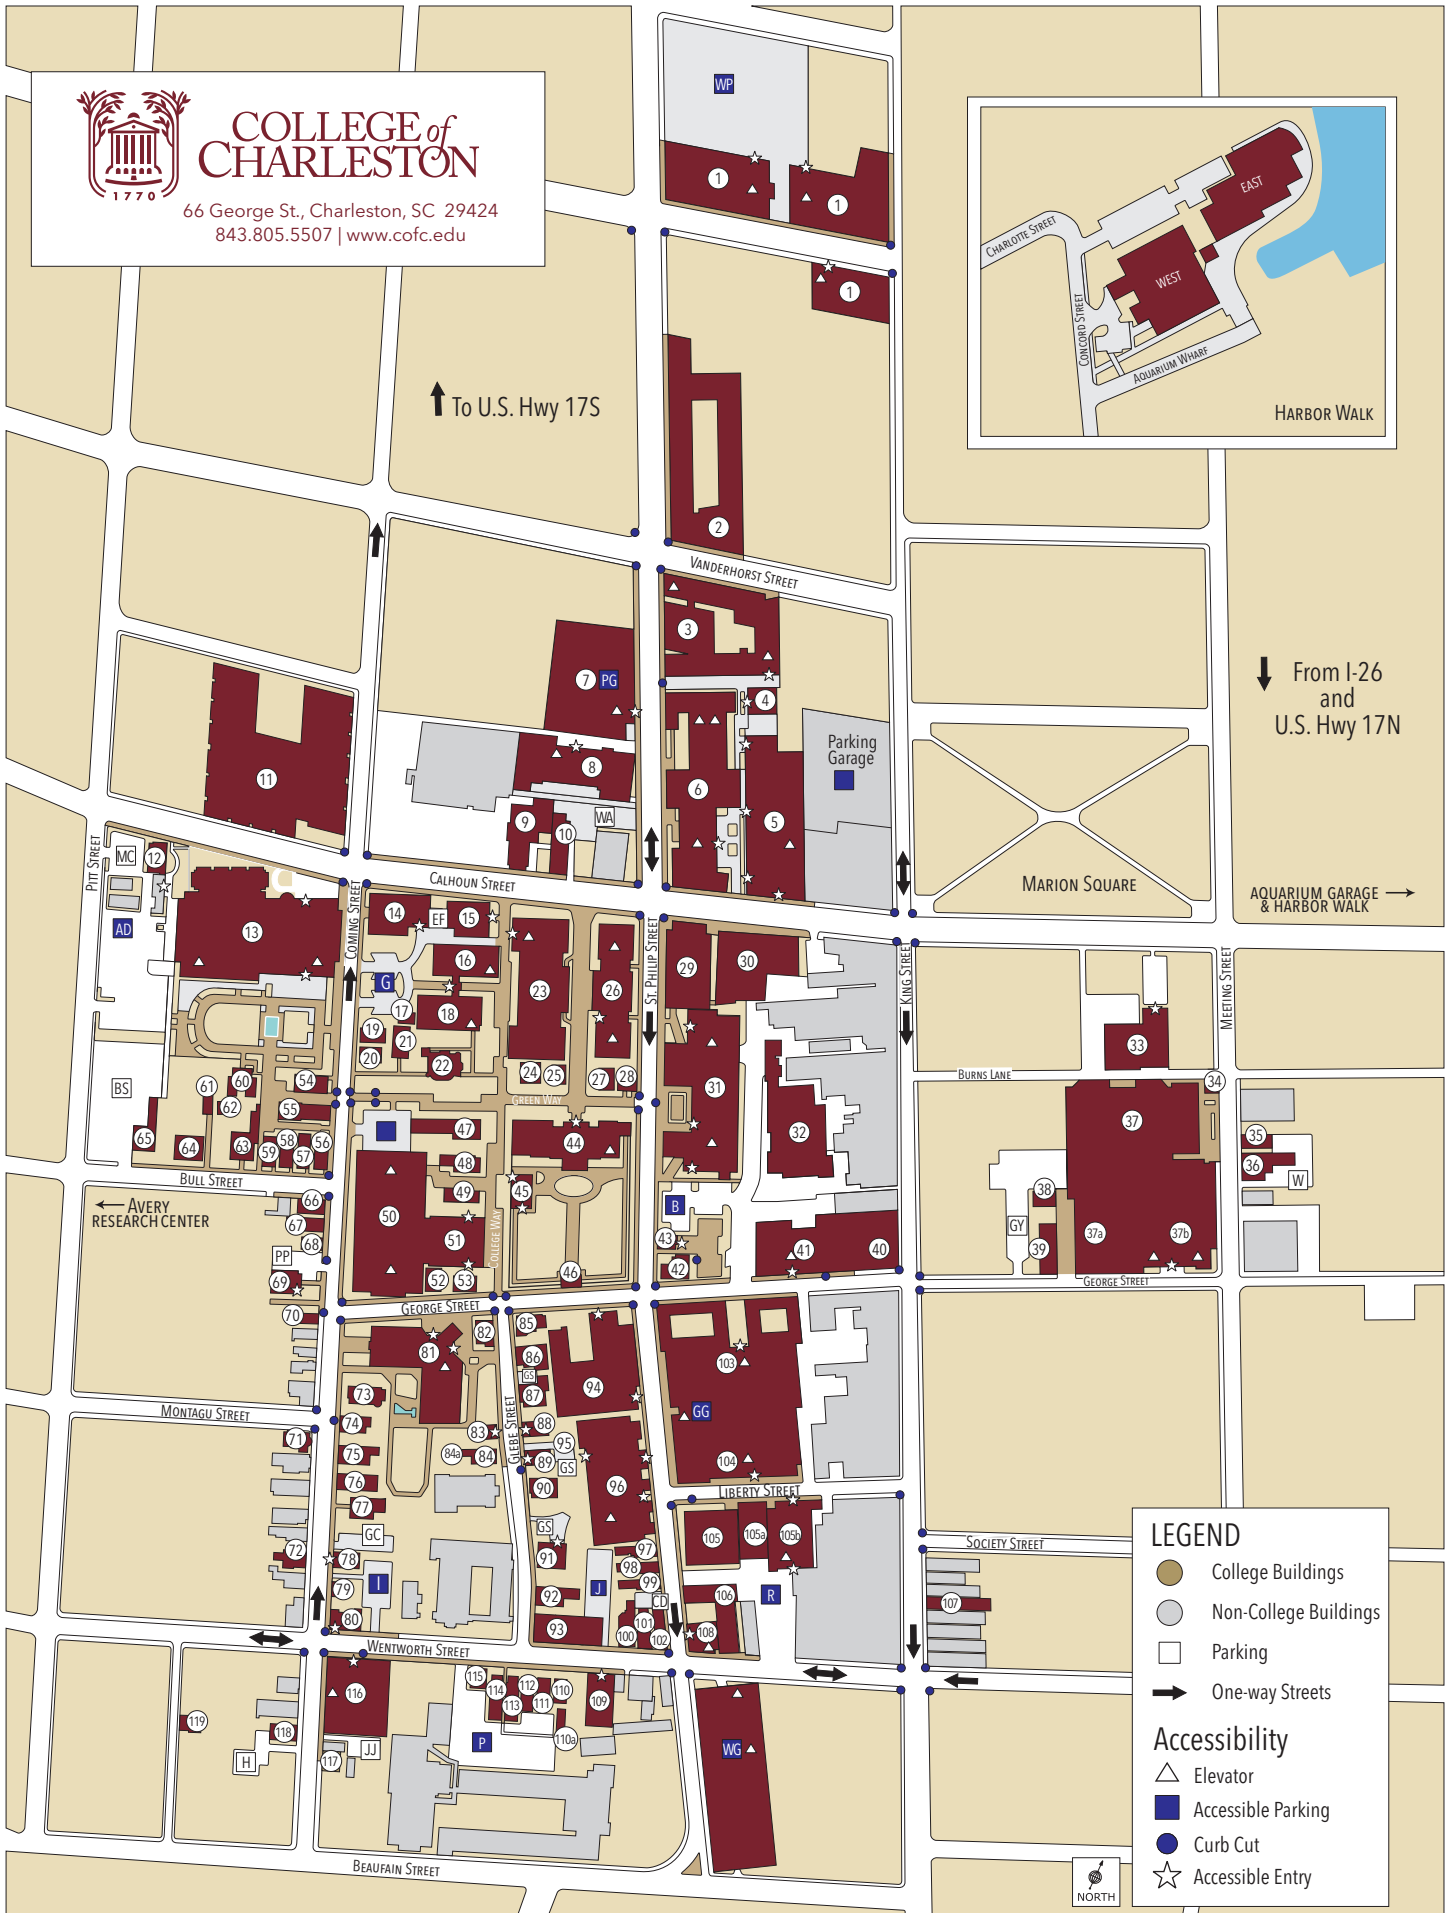

↓ From I-26 and U.S. Hwy 17N

→ AQUARIUM GARAGE & HARBOR WALK