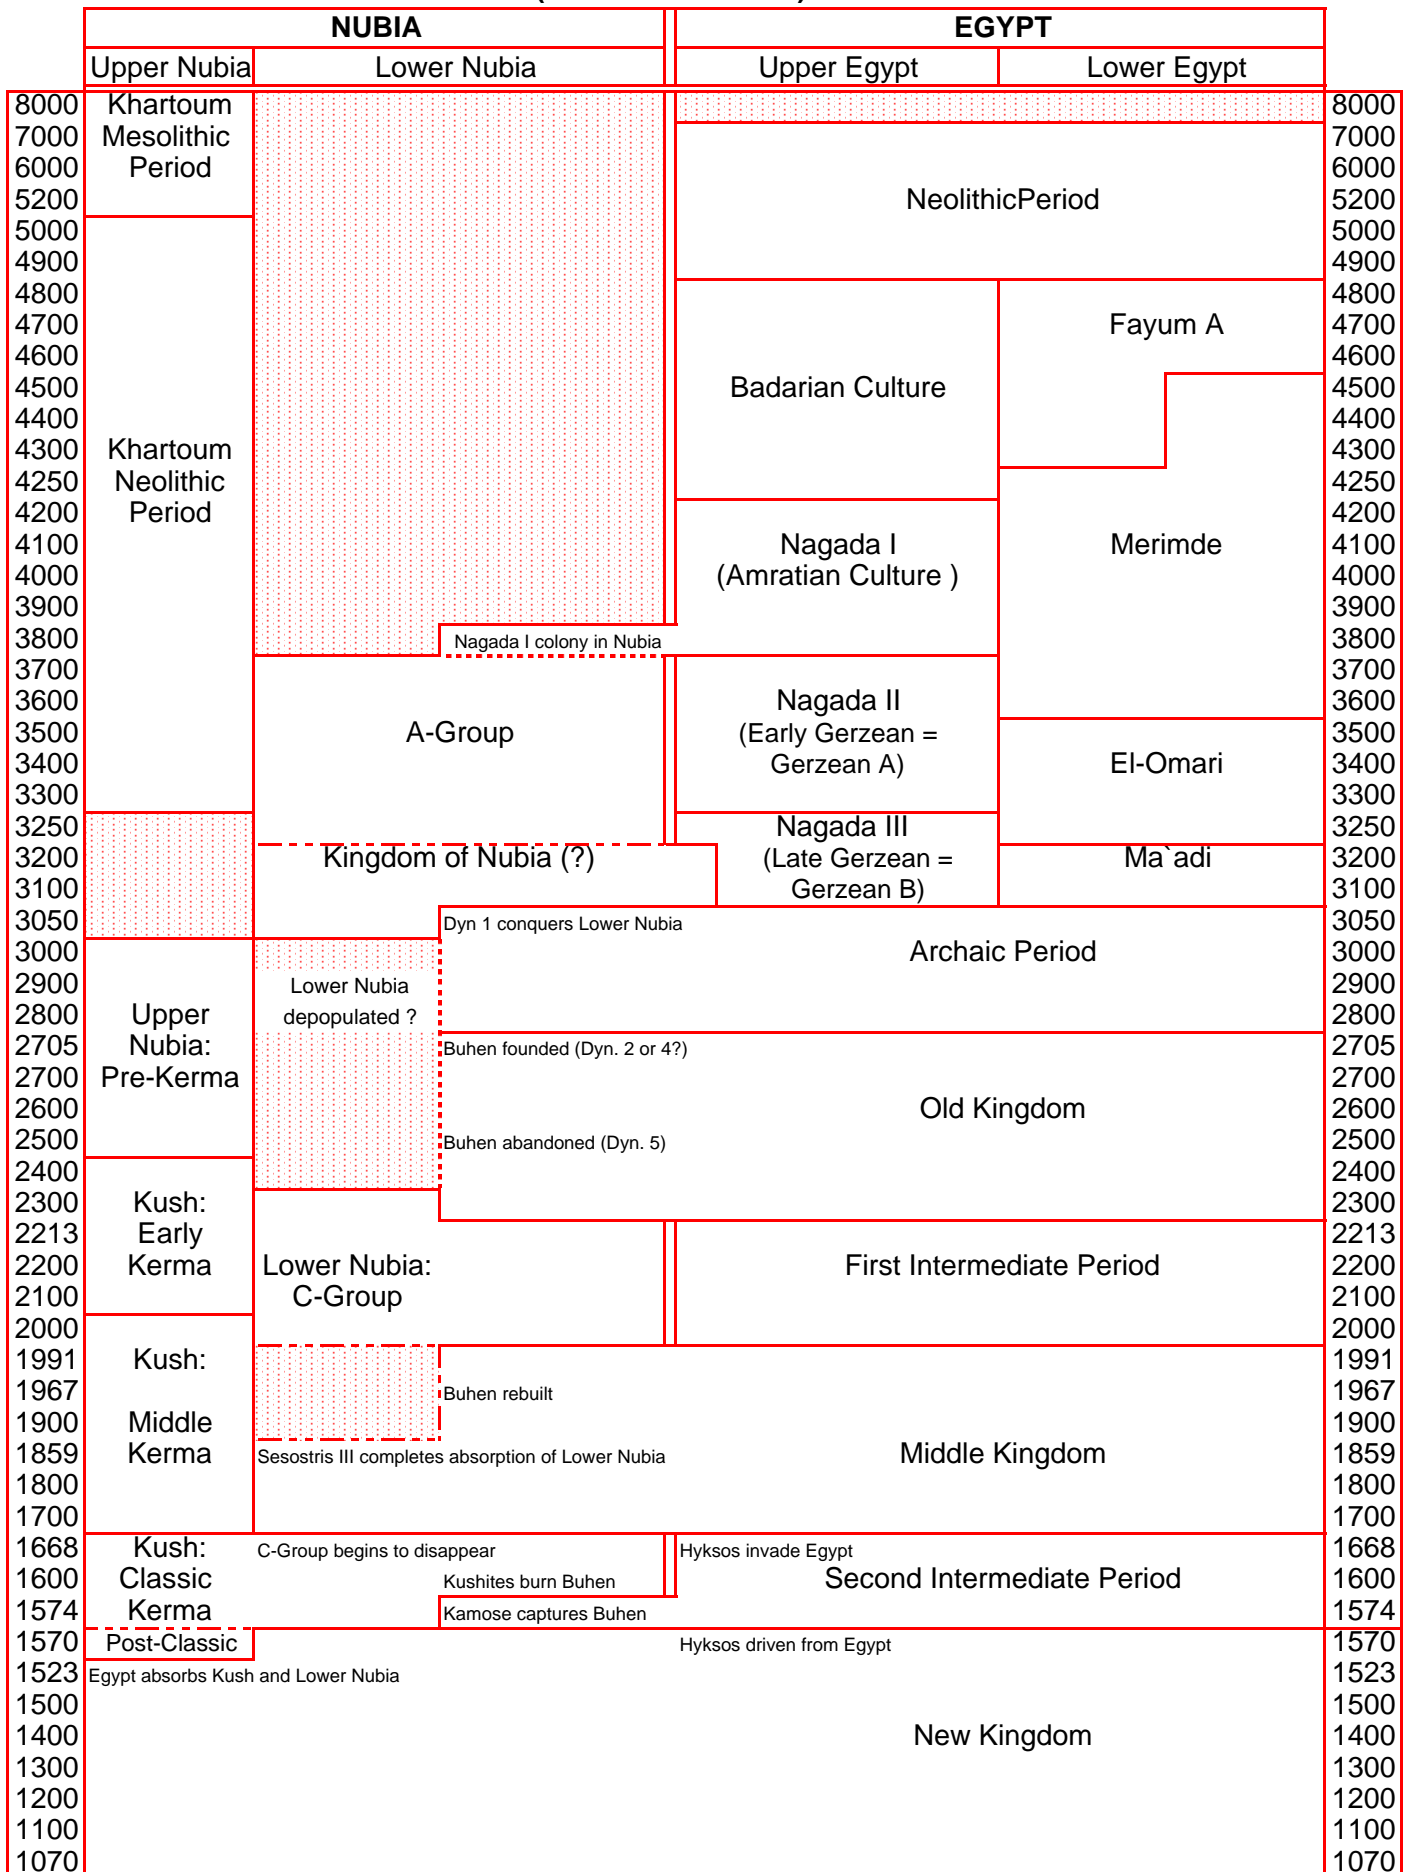

**RELATIVE CHRONOLOGY OF NUBIA AND EGYPT, Pt. 1**  
(8000 BC - 1070 BC)

## RELATIVE CHRONOLOGY OF NUBIA AND EGYPT, Pt. 2 (1070 BC - AD 1600)